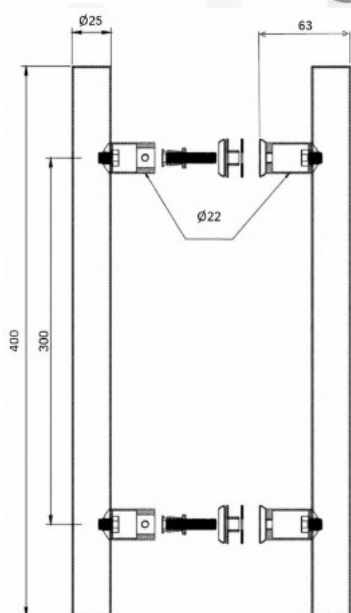

## Description:

Sauna Door Handle "Drava" SS304 Brushed,  $\varnothing 25 \times 400 \text{mm}$ , cc 300mm 8-12mm Glass Thickness, Bore:  $\varnothing 12 \text{mm}$ ; Beech Wood - lacquered, + Brushed SS304

## Item number:

17.87.454-0

Units	Box	Carton	HS Code	Barcode
Pair	1	10	8302415000	 5704866529501